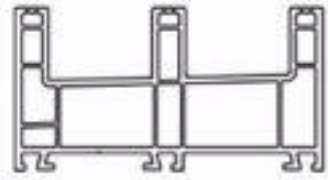

# SLIDING WINDOWS PROFILES

Product Code **KS 11058**  
Product Name **Three Track Frame**  
Weight **1.782 kg/m**

Product Code **KS 1625**  
Product Name **Single Glazing Bead**  
Weight **0.203 kg/m**

Product Code **KS 6058**  
Product Name **Two Track Frame**  
Weight **1.15 kg/m**